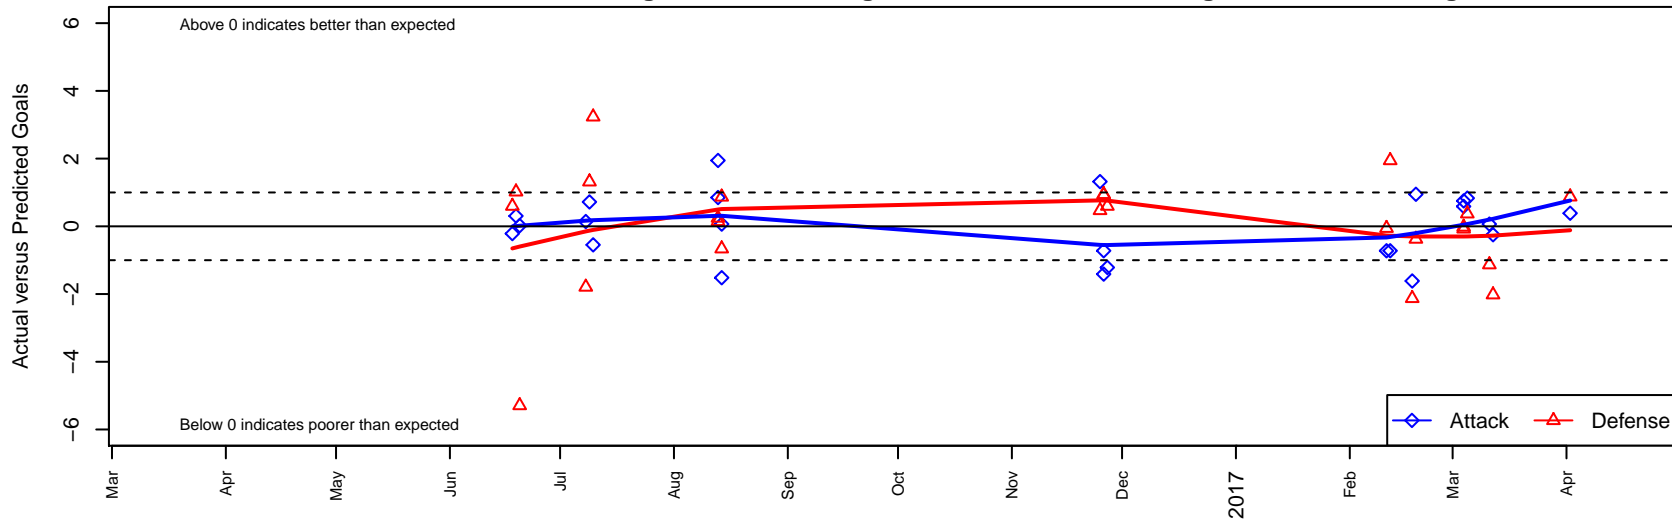

FPSC Fury Black G00

Franklin Pierce SC
 Tacoma, WA
 G00 total strength=1708
 attack=27.45 defense=19.68
 spr league = Win PSPL WSPL 1 (00) U17

alt names used:
 FPSC FURY G00 BLACK
 FPSC FURY G00 BLACK (WA)
 Fury G'00 Black
 Fury G00 Black
 FPSC Fury G00 Black
 FPSC FURY G00 BLACK

FPSC Fury Black G00
 Dots are actual minus expected GF (blue circles) and GA (red triangles).
 Blue line is smoothed change in attack strength. Red is smoothed change in defense strength.

**attack and defense variance (black dot)
relative to other teams
and top 10 in region**

**attack and defense rating
relative to others at age
and all opponents in last 13 months**

**attack and defense rating
relative to others at age
and all opponents in last 13 months**

Performance relative to 13 month average

Performance relative to 13 month average

Distribution of opponents
 Red = Lose zone, Blue = Win zone, Green = Even
 Black line separates win/lose zones

lot. A=Neither has attack advantage, B=Opponent has both attack and defense advantage, C=Opponent has both attack and defense disadvantage, D=Both have