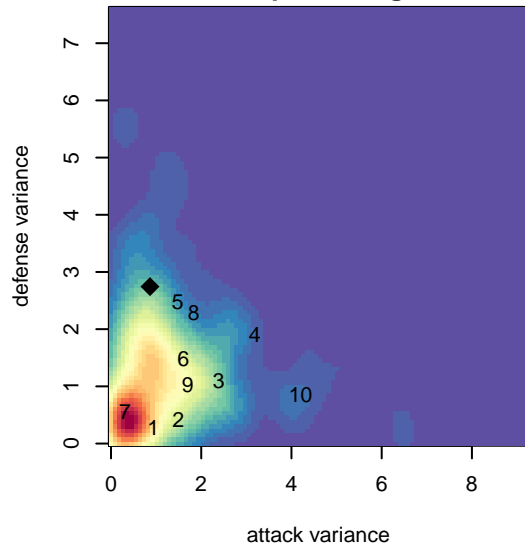

FPSC Fury Black G00

Franklin Pierce SC
 Tacoma, WA
 G00 total strength=1708
 attack=27.45 defense=19.68
 spr league = Win PSPL WSPL 1 (00) U17

alt names used:
 FPSC FURY G00 BLACK
 FPSC FURY G00 BLACK (WA)
 Fury G'00 Black
 Fury G00 Black
 FPSC Fury G00 Black
 FPSC FURY G00 BLACK

FPSC Fury Black G00
 Dots are actual minus expected GF (blue circles) and GA (red triangles).
 Blue line is smoothed change in attack strength. Red is smoothed change in defense strength.

**attack and defense variance (black dot)
relative to other teams
and top 10 in region**