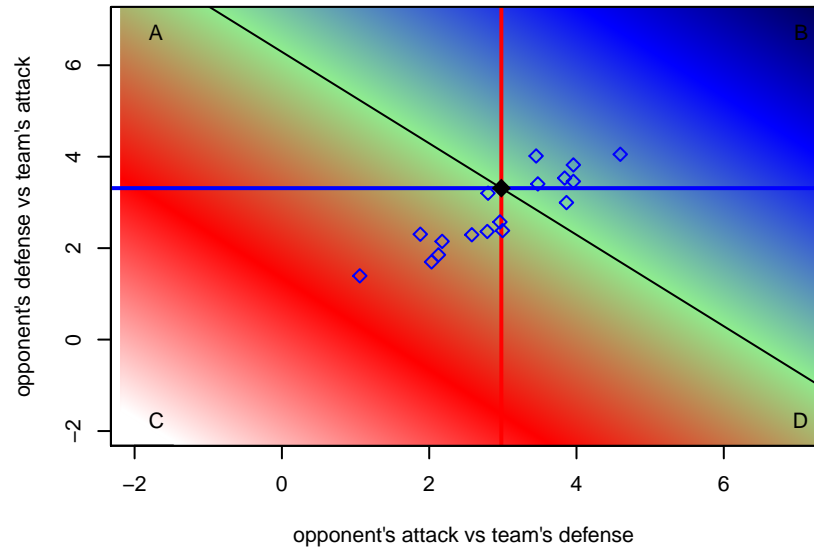

FPSC Fury Black G00
 Dots are actual minus expected GF (blue circles) and GA (red triangles).
 Blue line is smoothed change in attack strength. Red is smoothed change in defense strength.

**attack and defense variance (black dot)
relative to other teams
and top 10 in region**

**attack and defense rating
relative to others at age
and all opponents in last 13 months**

**attack and defense rating
relative to others at age
and all opponents in last 13 months**

Performance relative to 13 month average

Performance relative to 13 month average

Distribution of opponents
 Red = Lose zone, Blue = Win zone, Green = Even
 Black line separates win/lose zones

lot. A=Neither has attack advantage, B=Opponent has both attack and defense advantage, C=Opponent has both attack and defense disadvantage, D=Both have