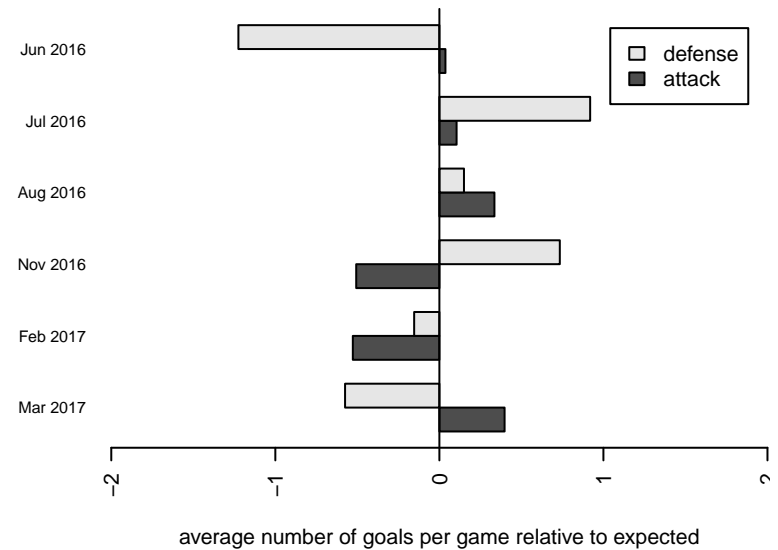

FPSC Fury Black G00
 Dots are actual minus expected GF (blue circles) and GA (red triangles).
 Blue line is smoothed change in attack strength. Red is smoothed change in defense strength.

**attack and defense variance (black dot)
relative to other teams
and top 10 in region**

**attack and defense rating
relative to others at age
and all opponents in last 13 months**

**attack and defense rating
relative to others at age
and all opponents in last 13 months**

Performance relative to 13 month average

Performance relative to 13 month average

Distribution of opponents
 Red = Lose zone, Blue = Win zone, Green = Even
 Black line separates win/lose zones

lot. A=Neither has attack advantage, B=Opponent has both attack and defense advantage, C=Opponent has both attack and defense disadvantage, D=Both have