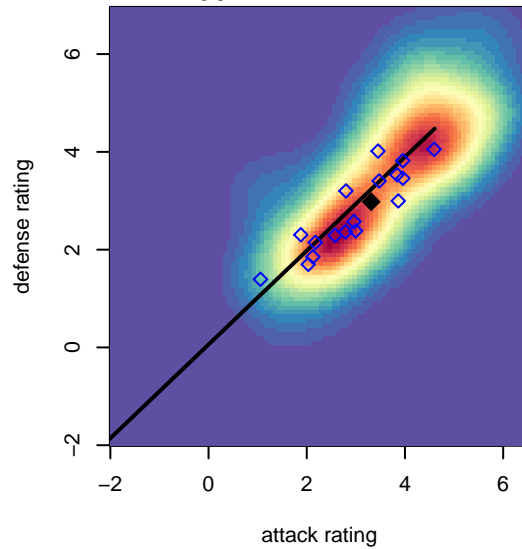

**attack and defense rating
relative to others at age
and all opponents in last 13 months**