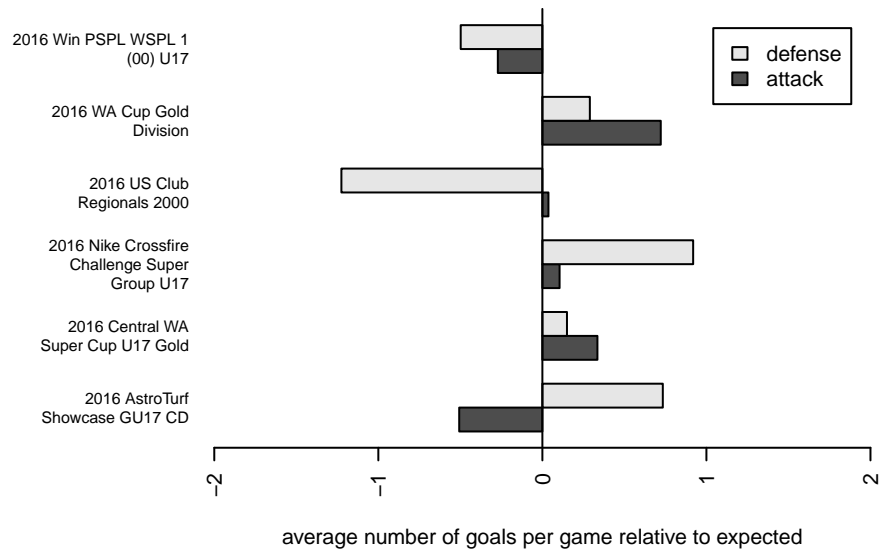

FPSC Fury Black G00

Franklin Pierce SC
 Tacoma, WA
 G00 total strength=1708
 attack=27.45 defense=19.68
 spr league = Win PSPL WSPL 1 (00) U17

alt names used:
 FPSC FURY G00 BLACK
 FPSC FURY G00 BLACK (WA)
 Fury G'00 Black
 Fury G00 Black
 FPSC Fury G00 Black
 FPSC FURY G00 BLACK

FPSC Fury Black G00
 Dots are actual minus expected GF (blue circles) and GA (red triangles).
 Blue line is smoothed change in attack strength. Red is smoothed change in defense strength.

**attack and defense variance (black dot)
relative to other teams
and top 10 in region**

**attack and defense rating
relative to others at age
and all opponents in last 13 months**

**attack and defense rating
relative to others at age
and all opponents in last 13 months**

Performance relative to 13 month average

Performance relative to 13 month average

Distribution of opponents
 Red = Lose zone, Blue = Win zone, Green = Even
 Black line separates win/lose zones

lot. A=Neither has attack advantage, B=Opponent has both attack and defense advantage, C=Opponent has both attack and defense disadvantage, D=Both have