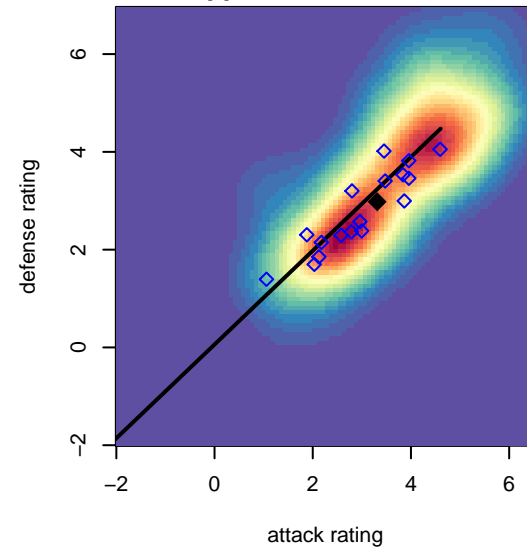

FPSC Fury Black G00

Franklin Pierce SC
 Tacoma, WA
 G00 total strength=1708
 attack=27.45 defense=19.68
 spr league = Win PSPL WSPL 1 (00) U17

alt names used:
 FPSC FURY G00 BLACK
 FPSC FURY G00 BLACK (WA)
 Fury G'00 Black
 Fury G00 Black
 FPSC Fury G00 Black
 FPSC FURY G00 BLACK

FPSC Fury Black G00
 Dots are actual minus expected GF (blue circles) and GA (red triangles).
 Blue line is smoothed change in attack strength. Red is smoothed change in defense strength.

**attack and defense variance (black dot)
relative to other teams
and top 10 in region**

**attack and defense rating
relative to others at age
and all opponents in last 13 months**

**attack and defense rating
relative to others at age
and all opponents in last 13 months**

Performance relative to 13 month average

Performance relative to 13 month average

Distribution of opponents
 Red = Lose zone, Blue = Win zone, Green = Even
 Black line separates win/lose zones

lot. A=Neither has attack advantage, B=Opponent has both attack and defense advantage, C=Opponent has both attack and defense disadvantage, D=Both have